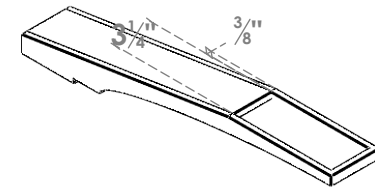

ITEM NUMBER: BRCPC040X26000X04000IMP

4"W X 26"D X 4"H IMPERIAL ARCHITECTURAL GRADE PVC CLOSED KNEE BRACE

SIDE PROFILE

FRONT PROFILE

ISOMETRIC

EKENA MILLWORK
2300 WEST MAIN ST.
CLARKSVILLE, TX 75426
TOLL FREE: 866-607-0453
WWW.EKENAMILLWORK.COM