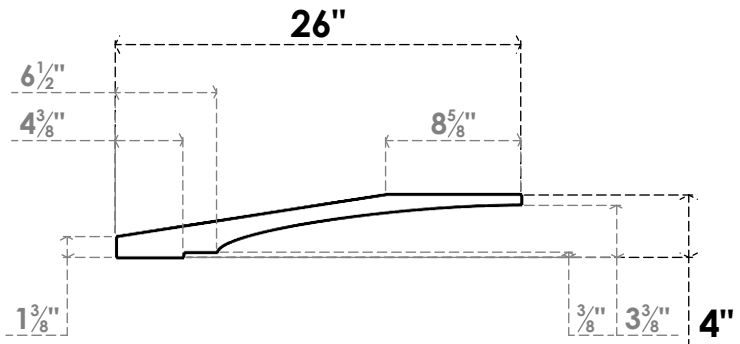

ITEM NUMBER: BRCPC040X26000X04000IMP

4"W X 26"D X 4"H IMPERIAL ARCHITECTURAL GRADE PVC CLOSED KNEE BRACE

SIDE PROFILE

FRONT PROFILE

ISOMETRIC

EKENA MILLWORK
2300 WEST MAIN ST.
CLARKSVILLE, TX 75426
TOLL FREE: 866-607-0453
WWW.EKENAMILLWORK.COM