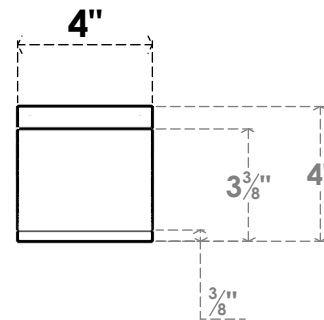

ITEM NUMBER: BRCPC040X26000X04000IMP

4"W X 26"D X 4"H IMPERIAL ARCHITECTURAL GRADE PVC CLOSED KNEE BRACE

SIDE PROFILE

FRONT PROFILE

ISOMETRIC

EKENA MILLWORK
2300 WEST MAIN ST.
CLARKSVILLE, TX 75426
TOLL FREE: 866-607-0453
WWW.EKENAMILLWORK.COM